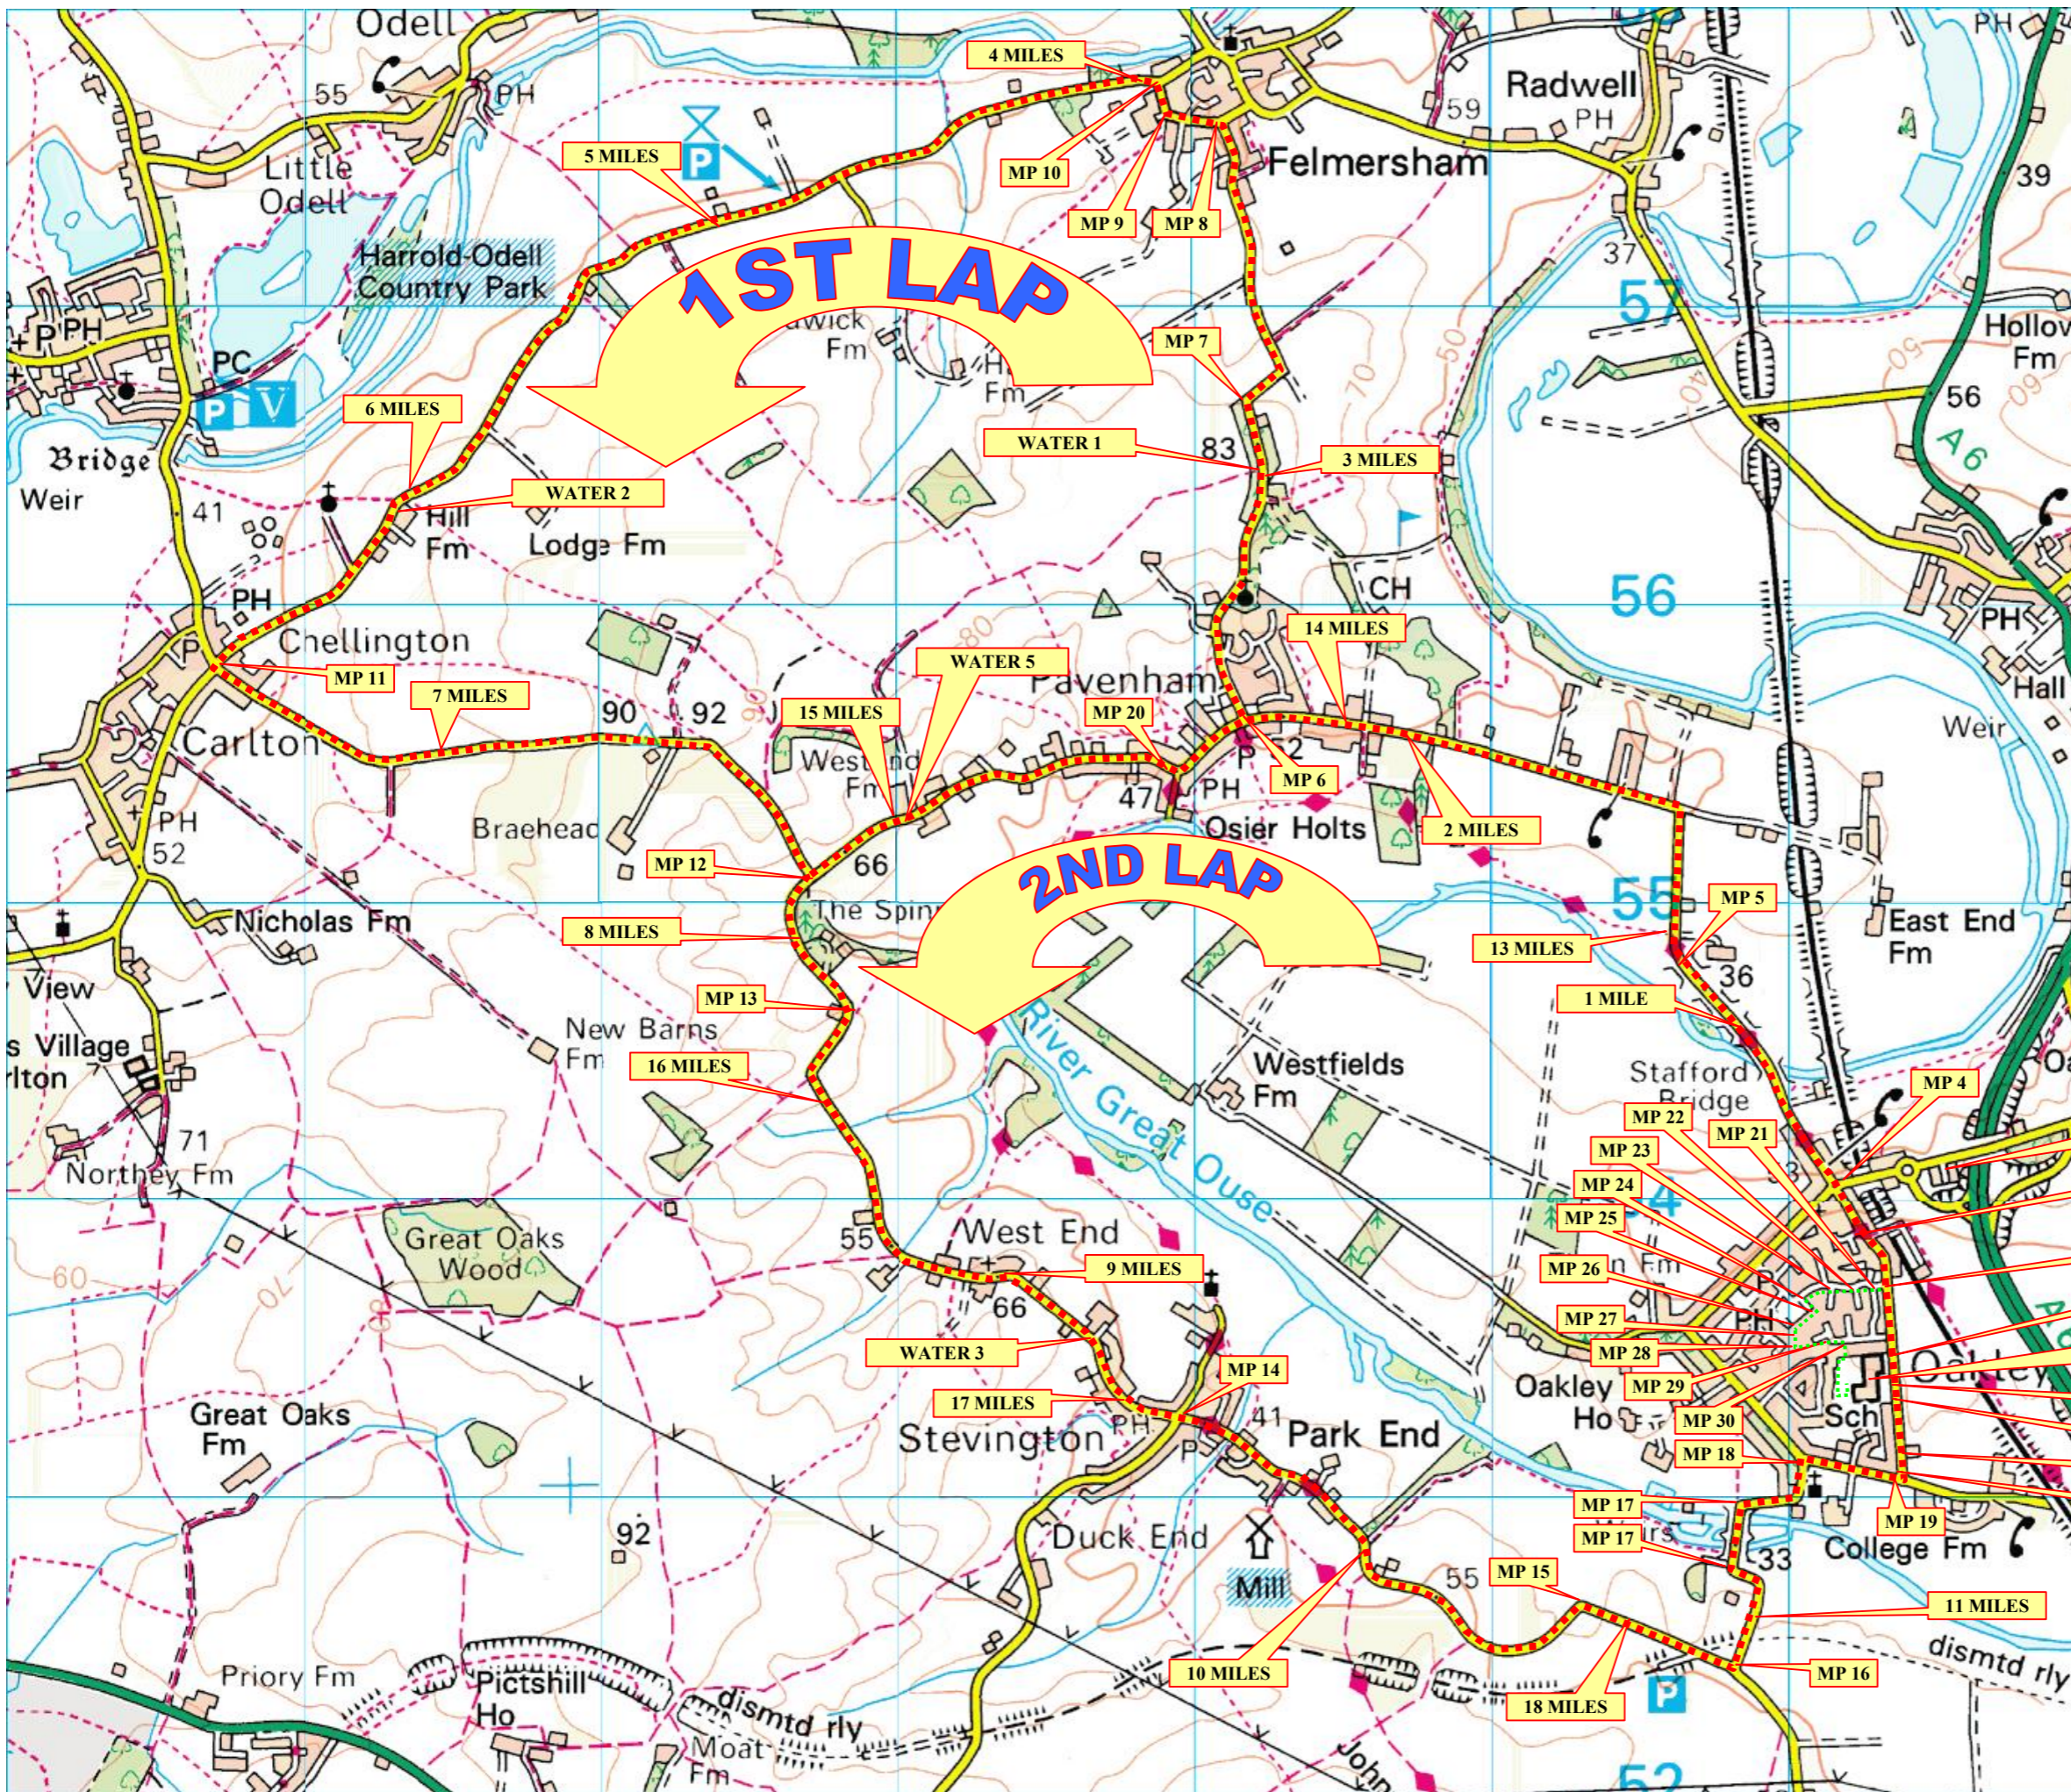

COMPETITOR PARKING

MP 3

MP 2

MP 1

RACE HQ
TOILETS
STATIC FIRST AID
FINISH

WATER 4

12 MILES

START

19 MILES

11 MILES

MP 16

18 MILES

MP 17

MP 17

MP 18

MP 29

MP 30

MP 28

MP 27

MP 26

MP 25

MP 24

MP 23

MP 22

MP 21

MP 20

MP 19

MP 18

MP 17

MP 16

MP 15

MP 14

MP 13

MP 12

MP 11

MP 10

MP 9

MP 8

MP 7

MP 6

MP 5

MP 4

MP 3

MP 2

MP 1

MP 0

MP 20

MP 19

MP 18

MP 17

MP 16

MP 15

MP 14

MP 13

MP 12

MP 11

MP 10

MP 9

MP 8

MP 7

MP 6

MP 5

MP 4

MP 3

MP 2

MP 1

MP 0

MP 20

MP 19

MP 18

MP 17

MP 16

MP 15

MP 14

MP 13

MP 12

MP 11

MP 10

MP 9

MP 8

MP 7

MP 6

MP 5

MP 4

MP 3

MP 2

MP 1

MP 0

MP 20

MP 19

MP 18

MP 17

MP 16

MP 15

MP 14

MP 13

MP 12

MP 11

MP 10

MP 9

MP 8

MP 7

MP 6

MP 5

MP 4

MP 3

MP 2

MP 1

MP 0

MP 20

MP 19

MP 18

MP 17

MP 16

MP 15

MP 14

MP 13

MP 12

MP 11

MP 10

MP 9

MP 8

MP 7

MP 6

MP 5

MP 4

MP 3

MP 2

MP 1

MP 0

MP 20

MP 19

MP 18

MP 17

MP 16

MP 15

MP 14

MP 13

MP 12

MP 11

MP 10

MP 9

MP 8

MP 7

MP 6

MP 5

MP 4

MP 3

MP 2

MP 1

MP 0

MP 20

MP 19

MP 18

MP 17

MP 16

MP 15

MP 14

MP 13

MP 12

MP 11

MP 10

MP 9

MP 8

MP 7

MP 6

MP 5

MP 4

MP 3

MP 2

MP 1

MP 0

MP 20

MP 19

MP 18

MP 17

MP 16

MP 15

MP 14

MP 13

MP 12

MP 11

MP 10

MP 9

MP 8

MP 7

MP 6

MP 5

MP 4

MP 3

MP 2

MP 1

MP 0

MP 20

MP 19

MP 18

MP 17

MP 16

MP 15

MP 14

MP 13

MP 12

MP 11

MP 10

MP 9

MP 8

MP 7

MP 6

MP 5

MP 4

MP 3

MP 2

MP 1

MP 0

MP 20

MP 19

MP 18

MP 17

MP 16

MP 15

MP 14

MP 13

MP 12

MP 11

MP 10

MP 9

MP 8

MP 7

MP 6

MP 5

MP 4

MP 3

MP 2

MP 1

MP 0

MP 20

MP 19

MP 18

MP 17

MP 16

MP 15

MP 14

MP 13

MP 12

MP 11

MP 10

MP 9

MP 8

MP 7

MP 6

MP 5

MP 4

MP 3

MP 2

MP 1

MP 0

MP 20

MP 19

MP 18

MP 17

MP 16

MP 15

MP 14

MP 13

MP 12

MP 11

MP 10

MP 9

MP 8

MP 7

MP 6

MP 5

MP 4

MP 3

MP 2

MP 1

MP 0

MP 20

MP 19

MP 18

MP 17

MP 16

MP 15

MP 14

MP 13

MP 12

MP 11

MP 10

MP 9

MP 8

MP 7

MP 6

MP 5

MP 4

MP 3

MP 2

MP 1

MP 0

MP 20

MP 19

MP 18

MP 17

MP 16

MP 15

MP 14

MP 13

MP 12

MP 11

MP 10

MP 9